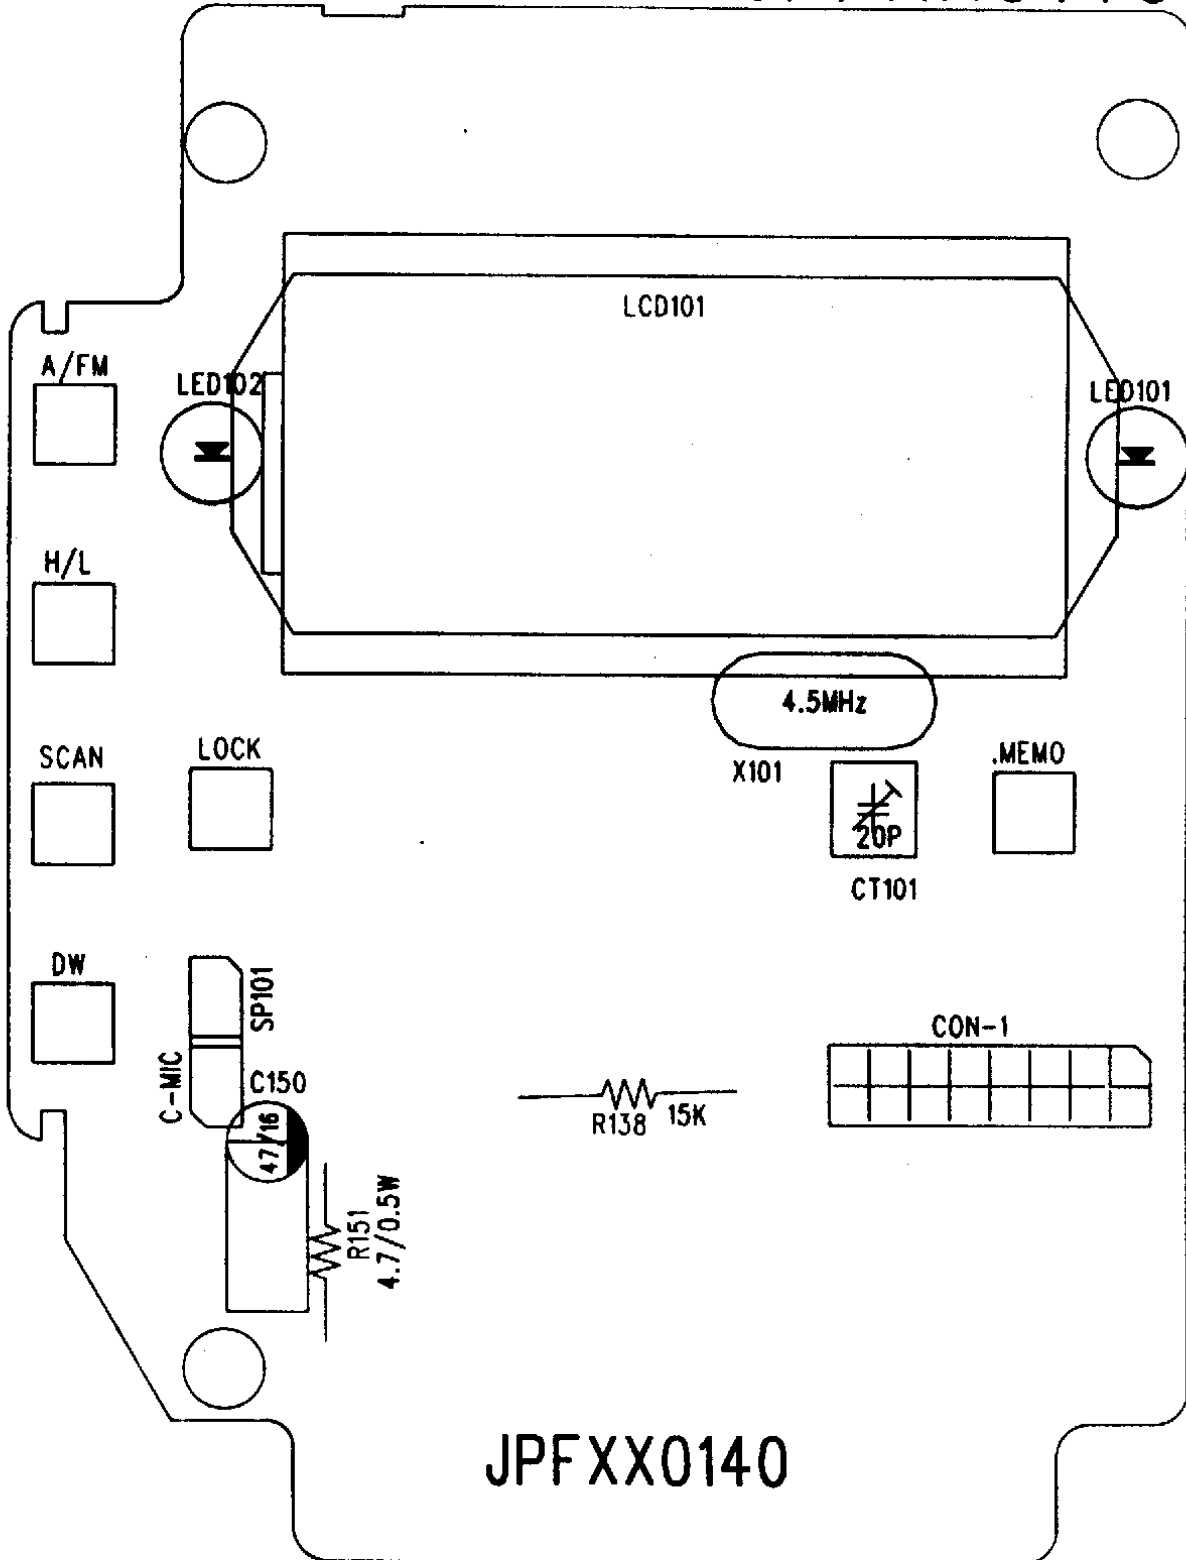

AE-2980

JPFXX0140

JPFXX0140

SCREEN TOP			COMP. SIDE	
MODEL			SEUNG YONG	
AE-2980	SCALE	2.5=1		
BUYER	ALBRECHT	MAT'L	FR-4(1/1)	
NAME	FRONT P.C.B	SIZE	159.0x96.0x1.0t	
DRAWN	CHECKED	APPROVED	PART NO	
S.C.Lee		REV.A	JPFXX0140	
Nov/24/95				